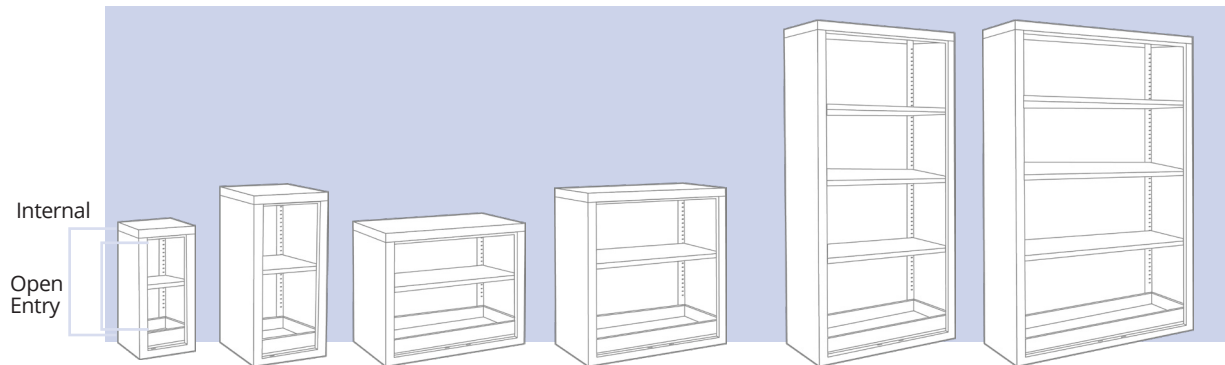

LABEL

EXTRA SHELVES

- Available for all floor cabinet sizes
- Galvanised spill retaining shelves
- Manufactured from mild steel
- Fire Classification EN 13501-1 & ISO 9001:2015

COSHH CABINETS

EXTERNAL DIMENSIONS

Width	350mm	460mm	900mm	900mm	900mm	1200mm
Depth	300mm	460mm				
SKU	34021223	34021221	34021224	34021222	34021219	34021201
Sump Capacity	3L	7L	14L	14L	14L	18L
Weight	12kg	20kg	22kg	29kg	48kg	58kg
Shelves	1	1	1	1	3	3

INTERNAL DIMENSIONS

Internal Height	698mm	898mm	698mm	898mm	1798mm	1198mm
Internal Width	346mm	446mm	896mm	896mm	896mm	1196mm
Internal Depth	285mm	435mm	435mm	435mm	435mm	435mm
Open Entry H x W	500 x 225mm	700 x 325mm	500 x 775mm	700 x 775mm	1600 x 775mm	1600 x 775mm
Shelves	1	1	1	1	3	3