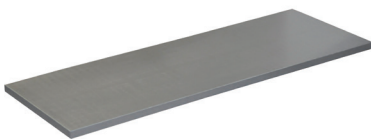

EXTRA SHELVES

- Available for all floor cabinet sizes
- Galvanised spill retaining shelves
- Manufactured from mild steel
- Fire Classification EN 13501-1 & ISO 9001:2015